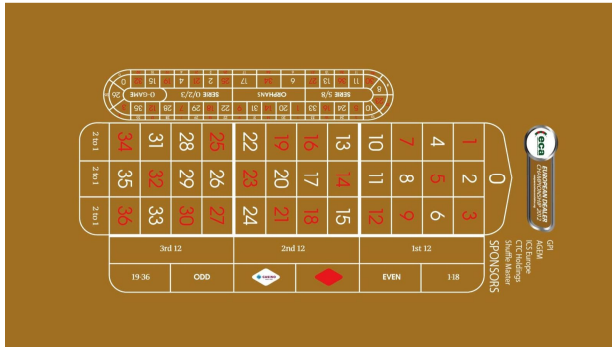

ECA European Dealer Championship 2012 Tournament equipment

During the championship dealers will work at **CTC Holdings** roulette and blackjack tables. The layout at these tables is designed and provided by this company.